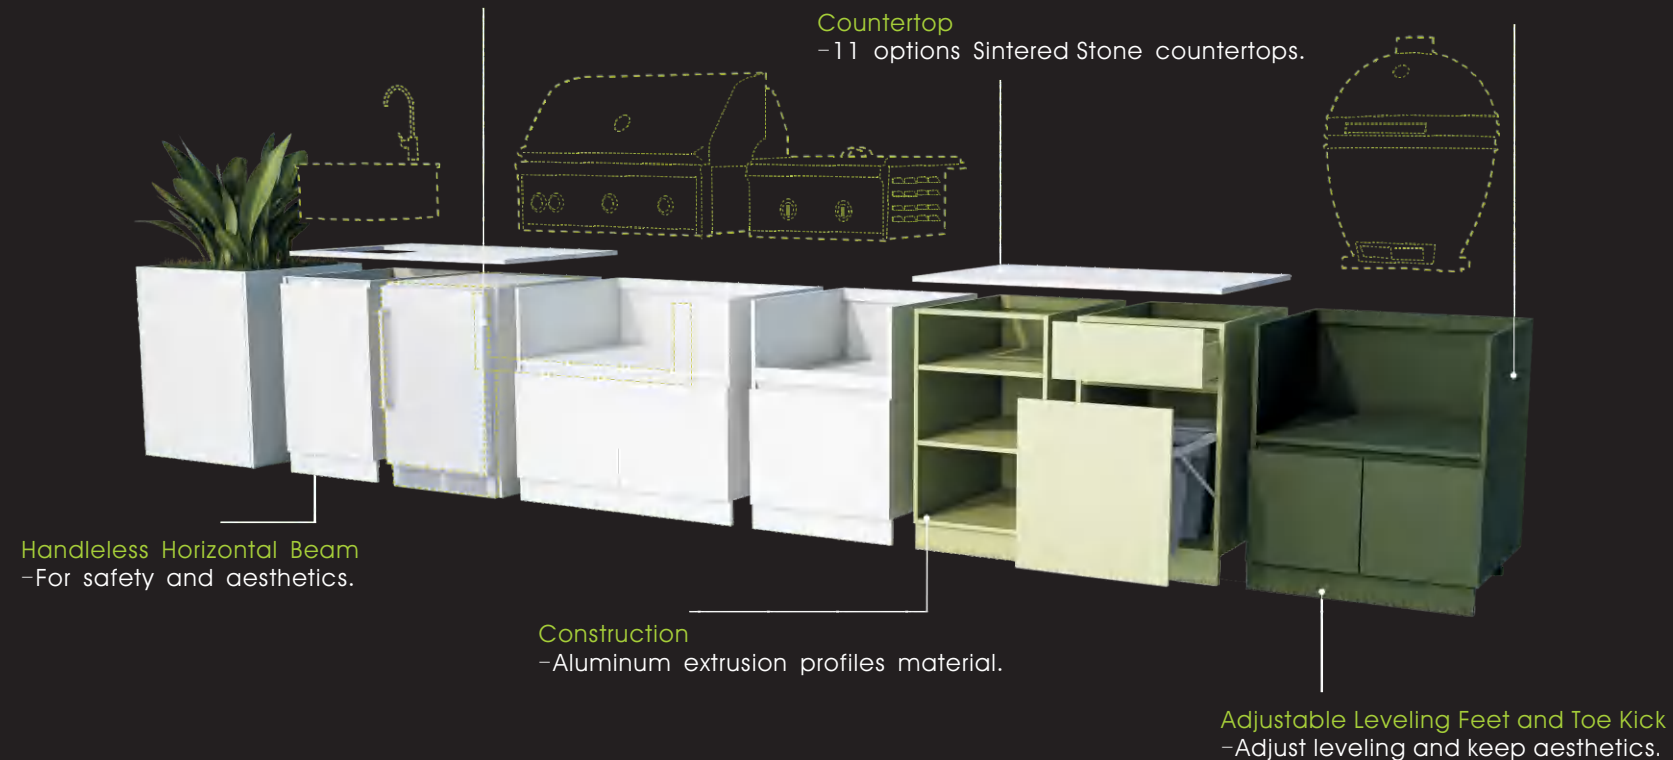

ALUMINIUM OUTDOOR KITCHEN CABINET

high end maker with innovative design

Compatibility

-Equipped with customized trim kit for compatibility.

Countertop

-11 options Sintered Stone countertops.

Finish

-8 standard powder coating colors