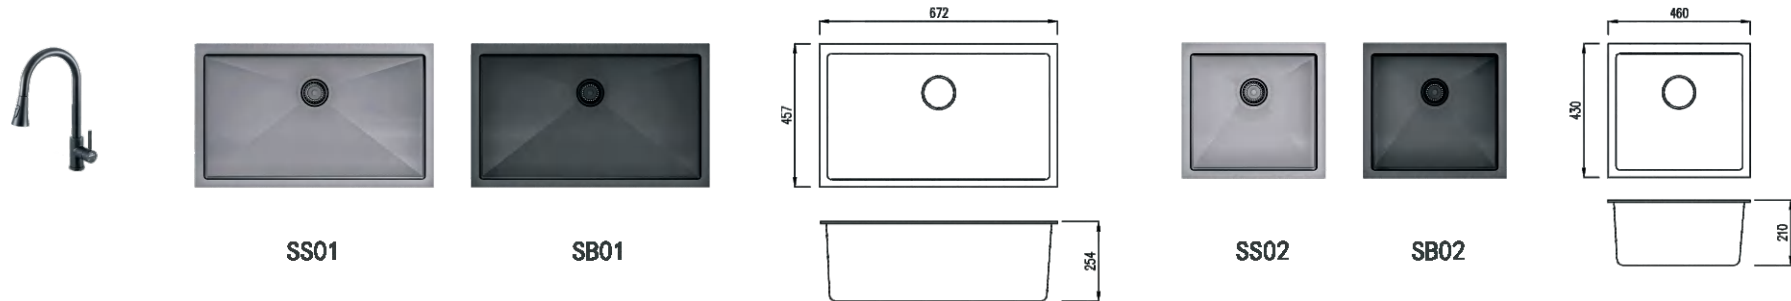

Stainless Steel Sinks & Faucets