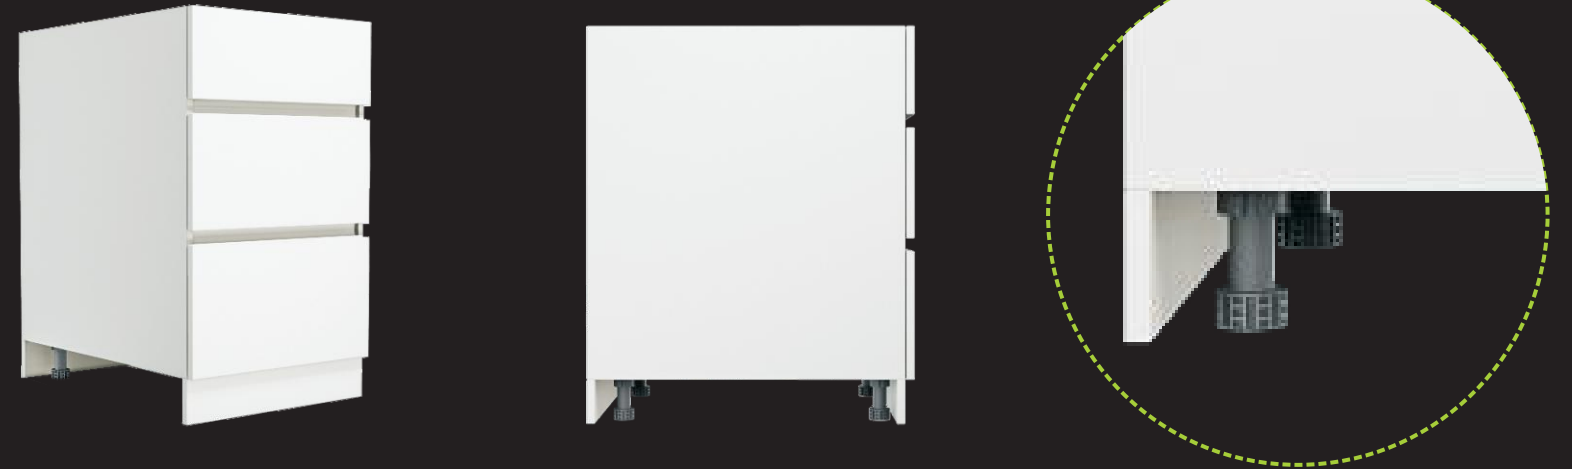

Adjustable Leveling Feet

SPACE outdoor cabinet is equipped with adjustable leveling feet, which is a significant advantage for outdoor installations. These feet allow the cabinet to be leveled on uneven ground, ensuring stability and a professional appearance. They also provide a barrier between the cabinet and the ground, protecting it from moisture and potential damage caused by directly contact with the ground.