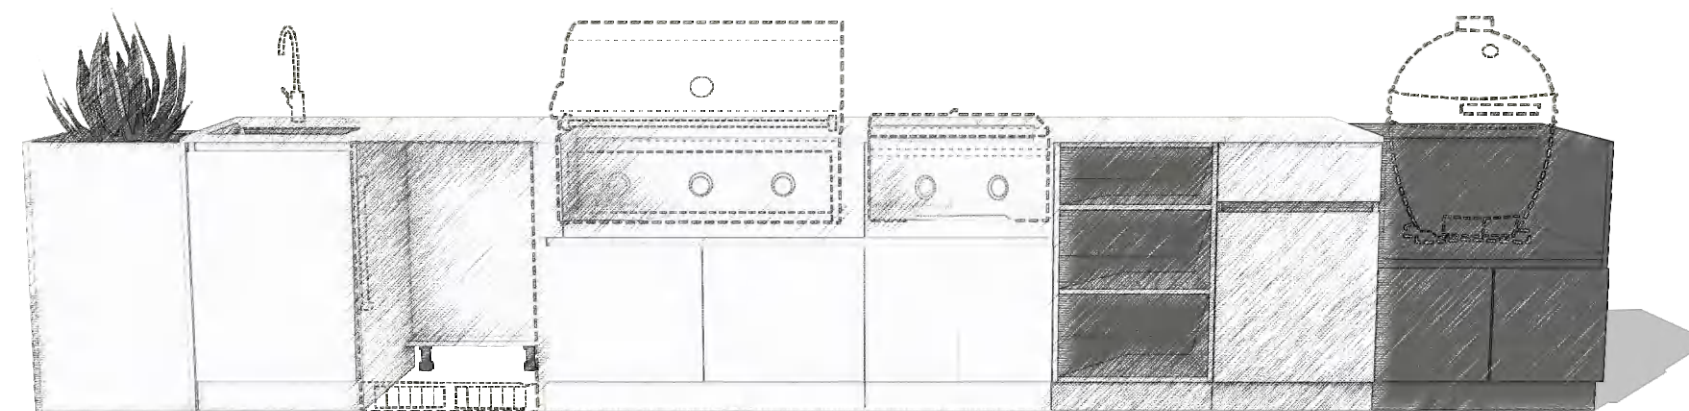

ALUMINIUM OUTDOOR KITCHEN CABINET

high end maker with innovative design

Compatibility

-Equipped with customized trim kit for compatibility.

Countertop

-11 options Sintered Stone countertops.

Finish

-8 standard powder coating colors

Handleless Horizontal Beam
-For safety and aesthetics.

Construction
-Aluminum extrusion profiles material.

Adjustable Leveling Feet and Toe Kick
-Adjust leveling and keep aesthetics.

Inspirations

with Aluminium Outdoor Kitchen Cabinets...