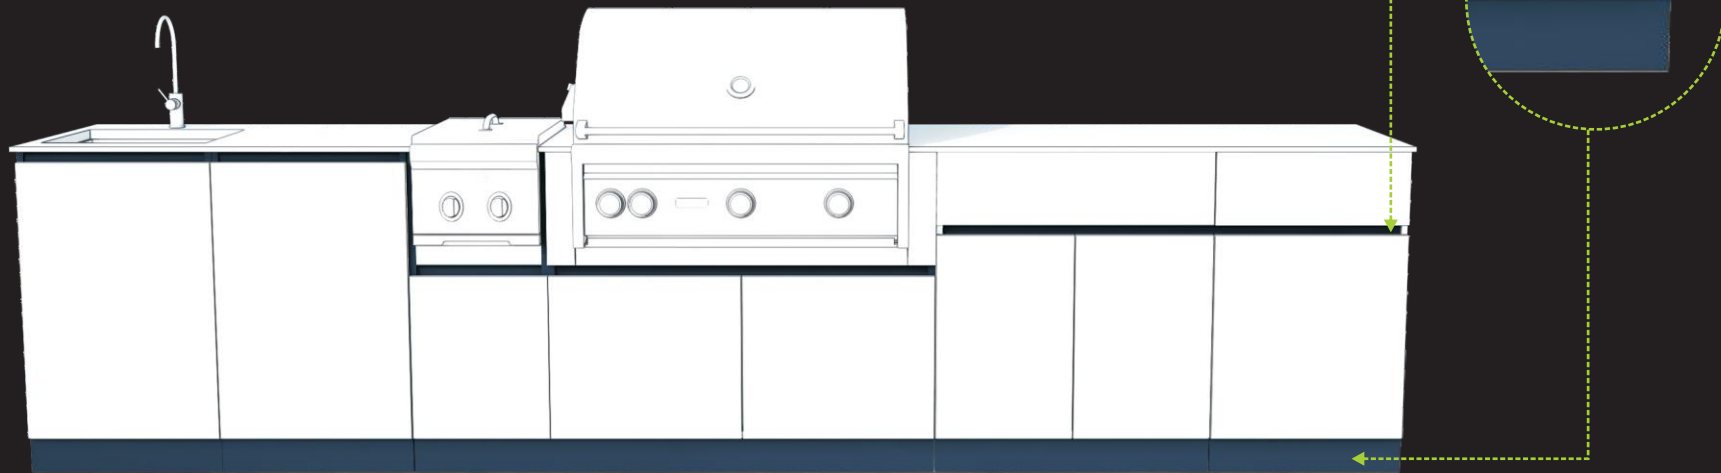

Handleless Horizontal Beam & Toe Kick

SPACE outdoor cabinets feature a handleless beam design that combines modern aesthetics with practical advantages. This handleless layout minimizes the risk of accidental collisions and injuries, especially in environments with children.

The presence of toe kick maintains the overall perfect look of the cabinets. Both the handleless beam and the toe kick are made from extruded aluminum profiles that match the cabinetry material for a smooth surface that is easier to clean and maintain, and ensures a uniform color scheme or striking clash of colors that blends in with the cabinetry.